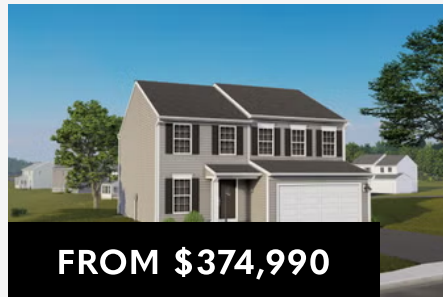

The Seasons

**Single Family Homes
Priced From the \$300s**

3-5
Beds

2.5 - 5
Baths

2 - Car
Garage

1,697 - 3,302
Sq. Ft.

NOW SELLING

Join us for our Snoop & Scoop Event!

Have Questions? Ask...
KELLY

(484) 772-2693 / bhmarketing@berkshomes.com

Revere

Available In 4 Communities

4 Beds 2.5 - 4 Baths
1,909 - 2,571 Sq. Ft.

Sassafras

Available In 2 Communities

3 Beds 2.5 - 4 Baths
1,724 - 2,380 Sq. Ft.

Blue Ridge

Available In 8 Communities

4 - 5 Beds 2.5 - 5 Baths
2,420 - 3,302 Sq. Ft.

Meriwether

Available In 1 Community

3 Beds 2.5 - 4 Baths
1,771 - 2,220 Sq. Ft.

Emily

Available In 5 Communities

4 Beds 2.5 - 4 Baths
2,174 - 2,881 Sq. Ft.

Black Cherry

Available In 6 Communities

4 Beds 2.5 - 4 Baths
2,362 - 3,125 Sq. Ft.

Have Questions? Ask...
KELLY

(484) 772-2693 / bhmarketing@berkshomes.com

Willow

Available In 3 Communities