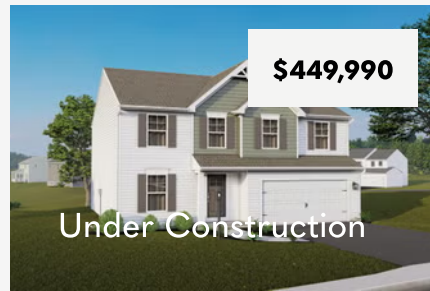

**3535 Pebble Run Drive
LOT 52**
Dover, PA 17315

Floorplan **Black Cherry**
Community **The Seasons**

4 Beds 2 Baths 1 Half Bath
2,522 Sq Ft 2 Car Garage

Have Questions? Ask...
KELLY

(484) 772-2693 / bhmarketing@berkshomes.com